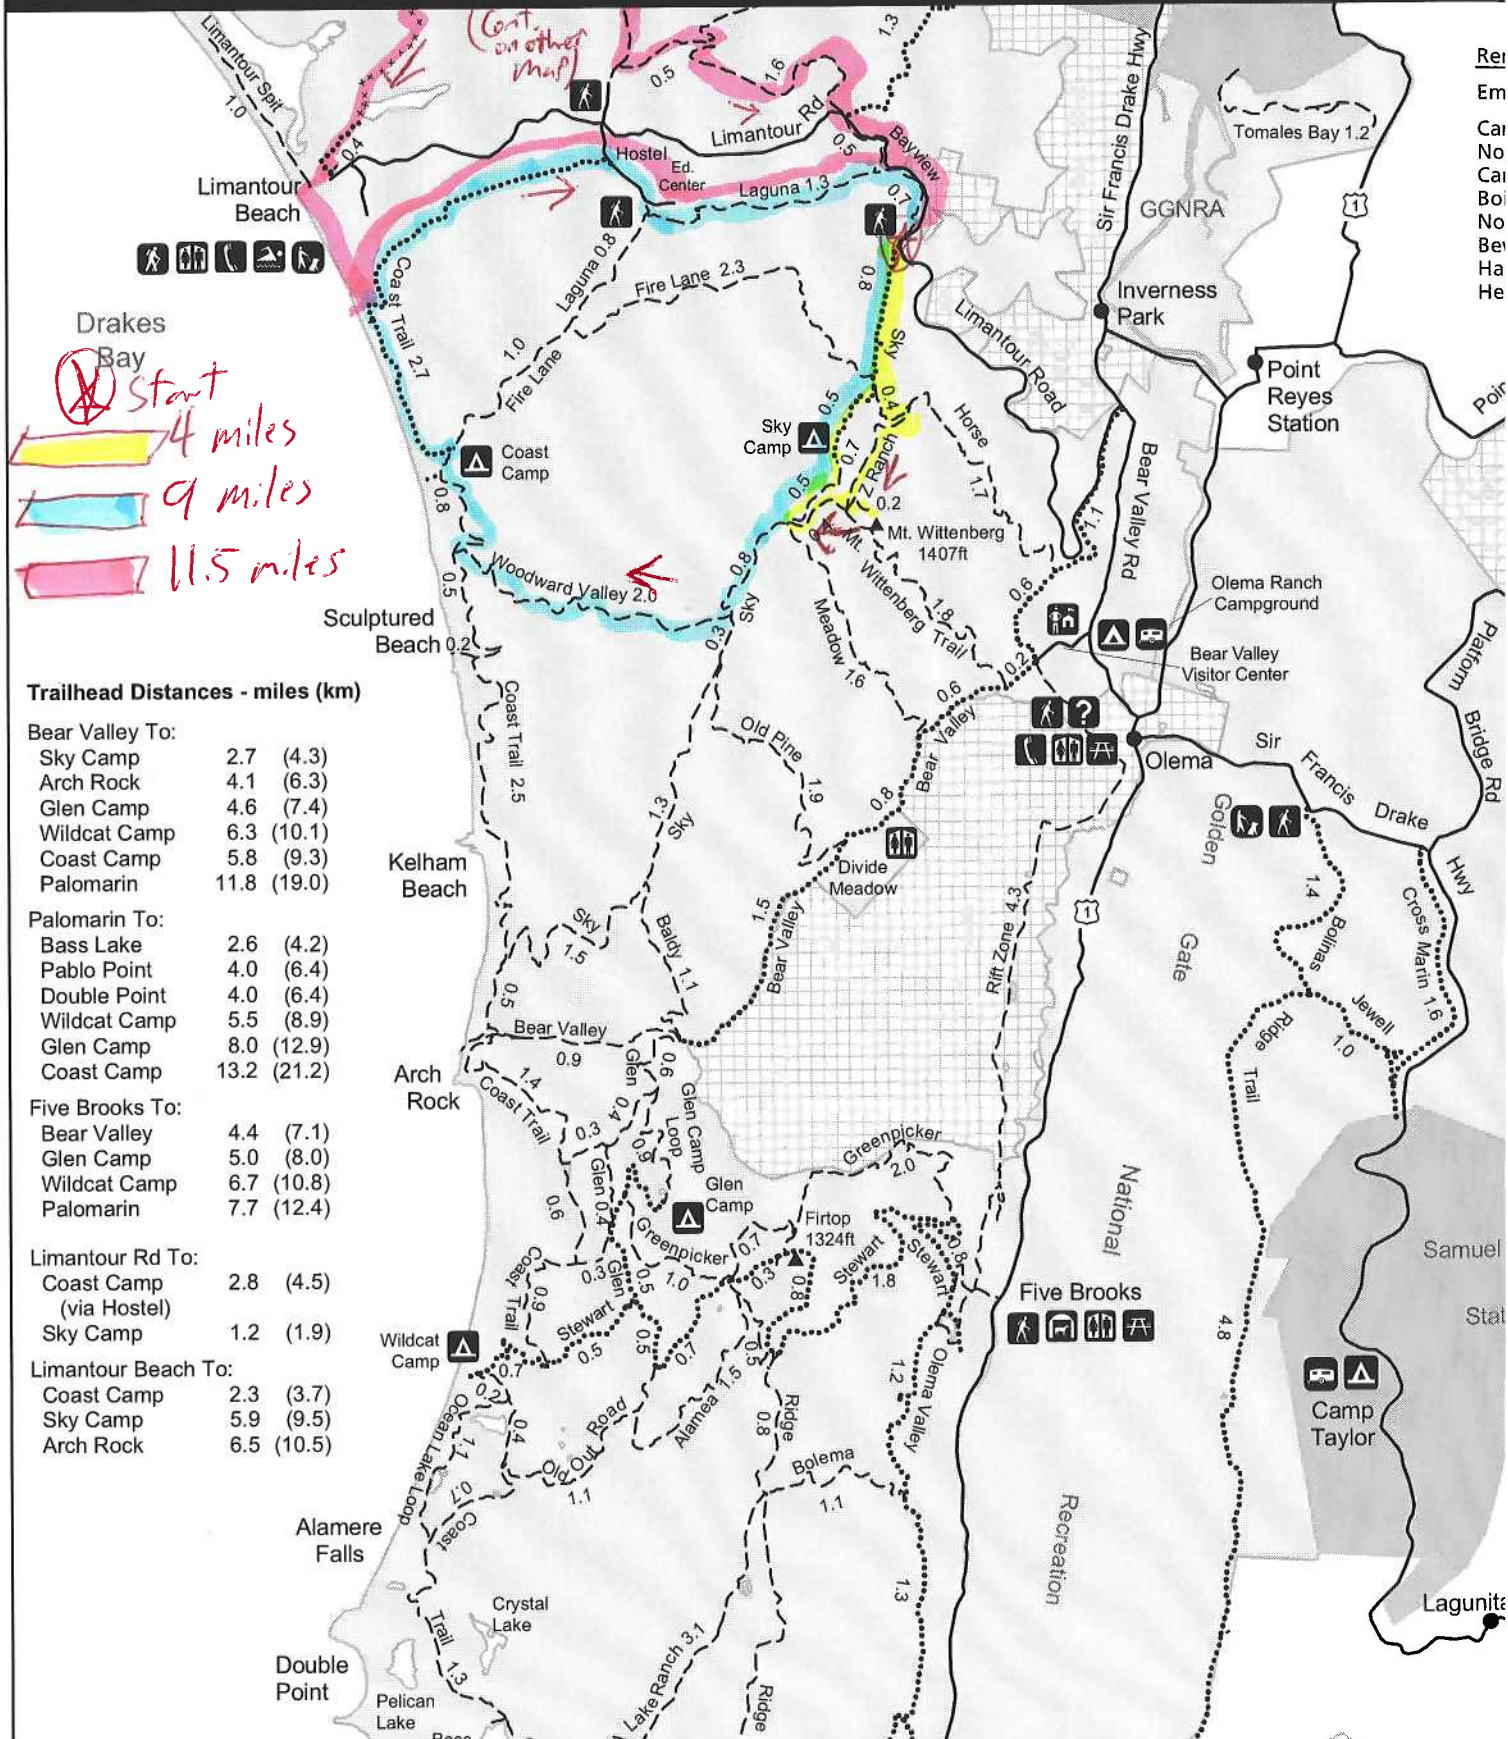

Point Reyes

South District Hiking Map

National Park Service
U.S. Department of the Interior
Point Reyes National Seashore

Point Reyes

North District Hiking Map

National Park Service
U.S. Department of the Interior
Point Reyes National Seashore

note Very much smaller scale than Map 1!